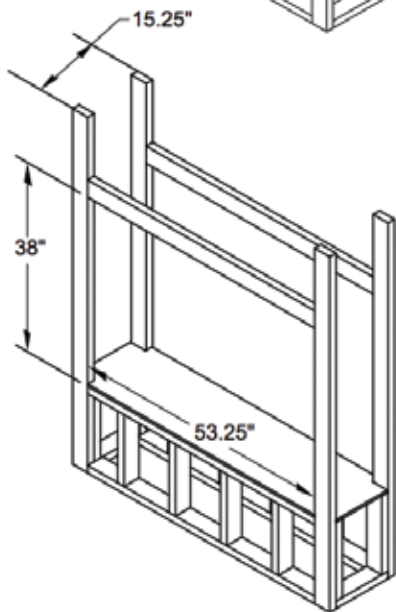

FRAMING SPECIFICATIONS

ONE SIDED APPLICATION

SEE THROUGH APPLICATION

APPLIANCE SPECIFICATIONS

TOP

FRONT

SIDE

FIREPLACE EFFICIENCIES – Listed to ANSI Z21.50 as a decorative gas appliance.

MODEL	FUEL	BTU/HR	AFUE*
VENICE LIGHTS 43	NG	22,000-35,000	45.91%
VENICE LIGHTS 43	LP	24,000-33,000	42.15%

*Annual Fuel Utilization Efficiency (AFUE) is the recognized U.S. rating system for the total efficiency of heating products.

Approved for use with European Copper and Chimney Classics chimney tops, which improve performance and add an elegant touch.

IMPORTANT NOTES:

As with any fireplace, this appliance is extremely hot during operation. Read and understand all operating instructions before using this appliance. For further information, consult your dealer.

Local conditions, such as elevation, wind, vent configuration and choice of fuel will affect overall appearance of the fire and heating performance. Performance can also vary with home design and insulation, climate, condition and type of fuel used, appliance location, burn rate, accessories chosen, chimney installation and how the appliance is operated.

Diagrams, illustrations and photographs are not to scale—consult installation instructions. Product designs, materials, dimensions, specifications, colors and prices are subject to change or discontinuance without notice.

astria
FIREPLACES®

© 2015 Innovative Hearth Products
785622M 01/15

Visit us online

Astria.us.com