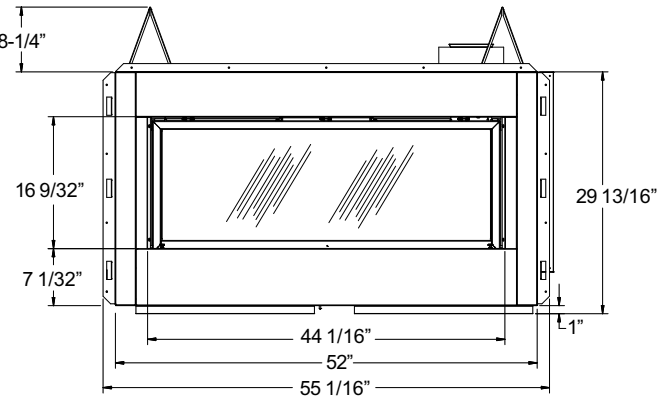

SEE THROUGH APPLICATION

APPLIANCE SPECIFICATIONS

TOP

FRONT

SIDE

FIREPLACE EFFICIENCIES – Listed to ANSI Z21.50 as a decorative gas appliance.

MODEL	FUEL	BTU/HR	AFUE*
VENICE LIGHTS 43	NG	22,000-35,000	45.91%
VENICE LIGHTS 43	LP	24,000-33,000	42.15%