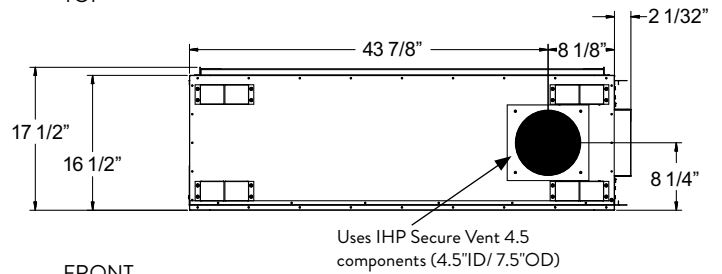

APPLIANCE SPECIFICATIONS

TOP

FRONT