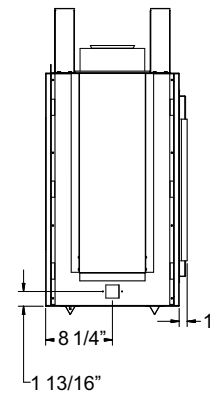

SEE THROUGH APPLICATION

APPLIANCE SPECIFICATIONS

TOP

FRONT

SIDE

FIREPLACE EFFICIENCIES – Listed to ANSI Z21.50 as a decorative gas appliance.

MODEL	FUEL	BTU/HR	AFUE*
VENICE LIGHTS 43	NG	22,000-35,000	45.91%
VENICE LIGHTS 43	LP	24,000-33,000	42.15%